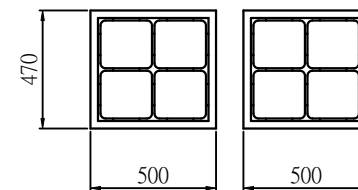

Standard (標準)

Lower dust collector (下集塵器)

Working area (工作範圍) : 500 x 490 mm

Option (選配)

Both Upper dust collector and Auto tool exchange are install (上集塵器 + 自動換刀)

Working area (工作範圍) : 500 x 470 mm

Dust collector (內置集塵機)