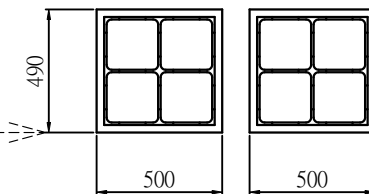

Standard (標準)

Lower dust collector (下集塵器)

Working area (工作範圍) : 500 x 490 mm

Option (選配)

Both Upper dust collector and Auto tool exchange are install (上集塵器 + 自動換刀)

Working area (工作範圍) : 500 x 470 mm

Dust collector (內置集塵機)