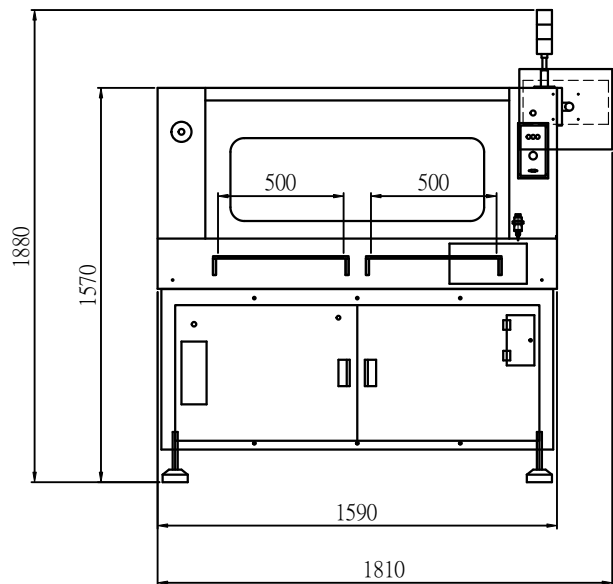

Standard (標準)

Lower dust collector (下集塵器)

Working area (工作範圍) : 500 x 490 mm

Option (選配)

Both Upper dust collector and Auto tool exchange are install (上集塵器 + 自動換刀)

Working area (工作範圍) : 500 x 470 mm

Dust collector (內置集塵機)