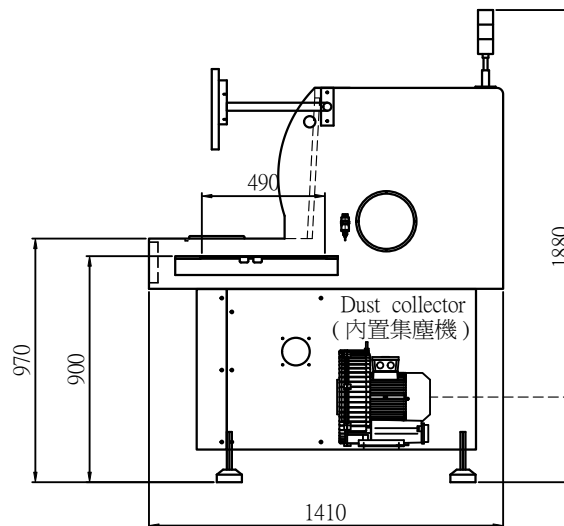

Standard (標準)

Lower dust collector (下集塵器)

Working area (工作範圍) : 500 x 490 mm

Option (選配)

Both Upper dust collector and Auto tool exchange are install (上集塵器 + 自動換刀)

Working area (工作範圍) : 500 x 470 mm

Dust collector (內置集塵機)